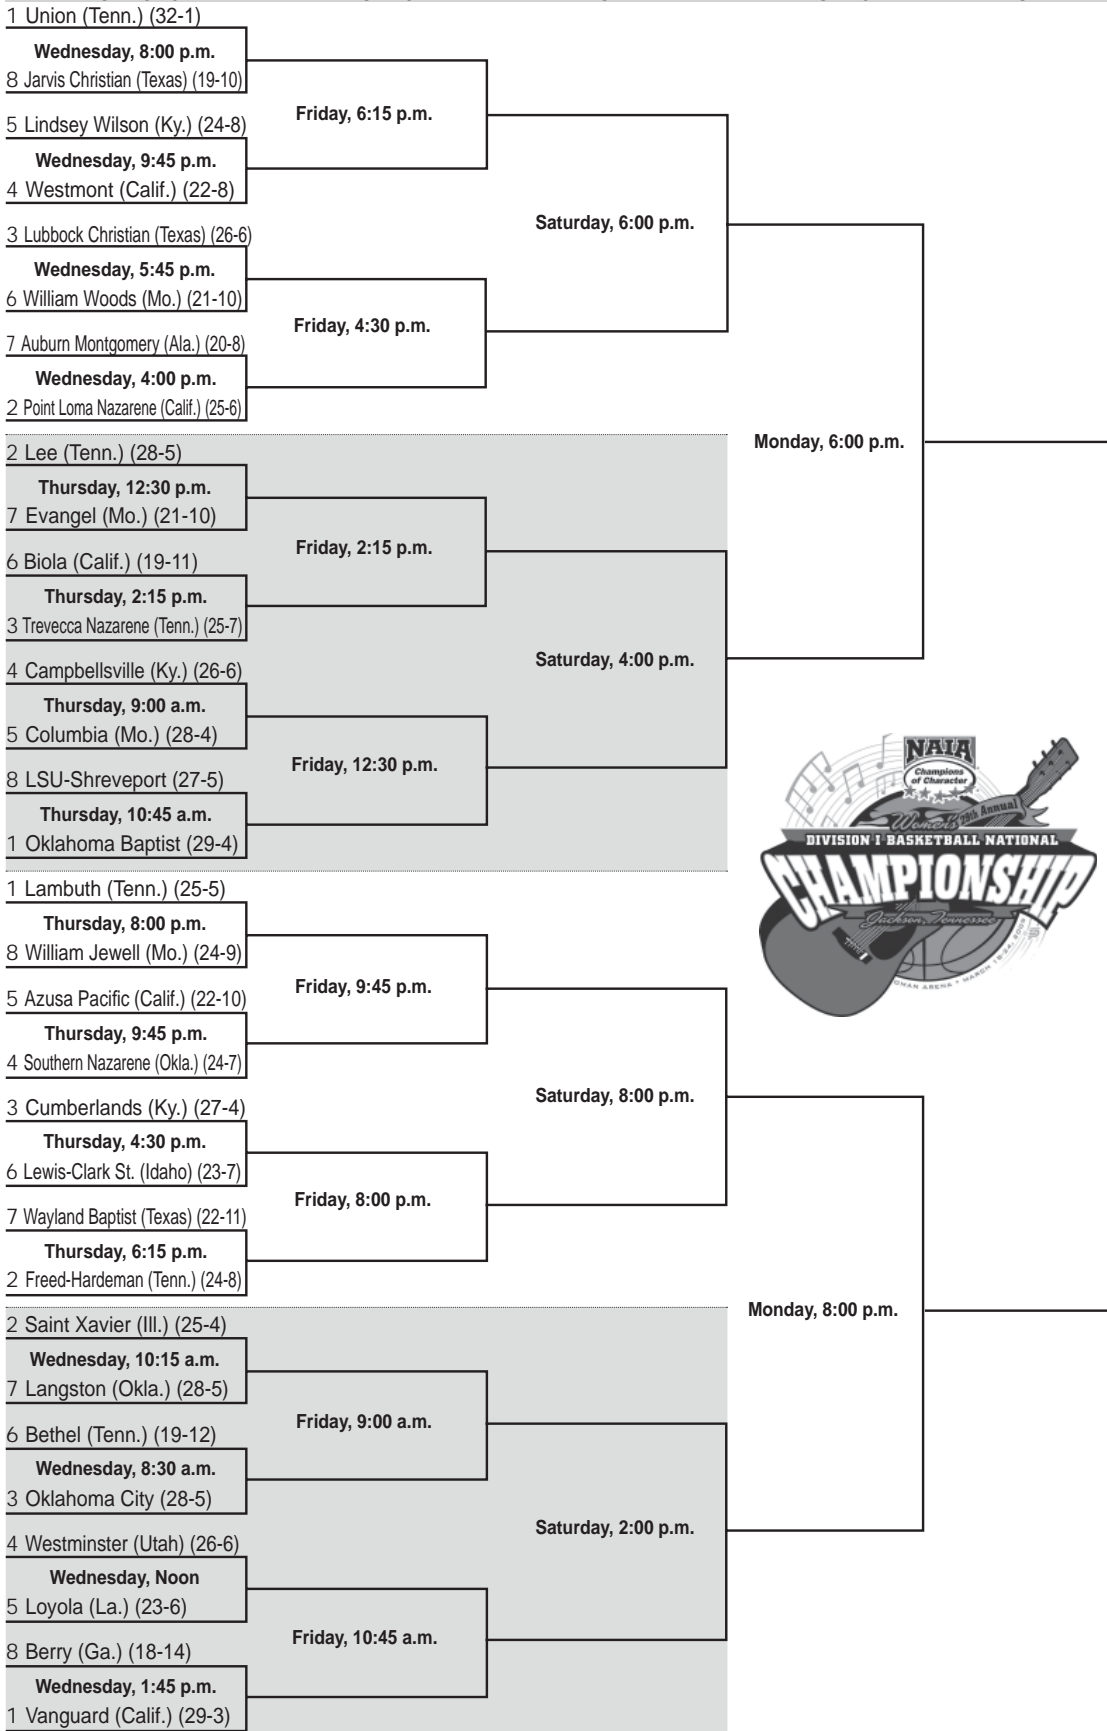

2009 NAIA DIVISION I WOMEN'S BASKETBALL NATIONAL CHAMPIONSHIP

**OMAN
ARENA**
Jackson, Tenn.
March 18-24, 2009

FIRST ROUND MARCH 18-19   **SECOND ROUND** MARCH 20   **QUARTERFINALS** MARCH 21   **SEMIFINALS** MARCH 23   **CHAMPIONSHIP** MARCH 24

Tuesday, 7:00 p.m.
CBS College Sports
**NATIONAL
CHAMPION**

**ALL TIMES
CENTRAL**

Record:	Overall	Home	Away	Neutral
All Games	(23-6)	(12-0)	(11-3)	(0-3)
Conference	(16-2)	(9-0)	(7-2)	(0-0)
Non-Conference	(7-4)	(3-0)	(4-1)	(0-3)

#	Player	TOTAL					3-PT			REBOUNDS																		
		GP	GS	MIN	AVG	FG	FGA	PCT	FG	FGA	PCT	FT	FTA	PCT	OFF	DEF	TOT	R/G	PF	A	TO	BLK	ST	PTS	P/G			
10	Trenell Smith	29	29	1075	37.1	140	327	.428	42	122	.344	112	147	.762	22	112	134	4.6	58	106	118	8	55	434	15.0			
11	Trenese Smith	29	29	1016	35.0	175	380	.461	48	129	.372	125	158	.791	48	125	173	6.0	65	72	104	9	60	523	18.0			
12	Laine Woodruff	29	11	466	16.1	23	94	.245	11	55	.200	10	14	.714	12	36	48	1.7	41	29	33	0	23	67	2.3			
13	Lauren Pryer	27	0	349	12.9	66	106	.623	0	2	.000	50	68	.735	23	66	89	3.3	43	7	25	1	11	182	6.7			
14	Amy Sprout	26	2	341	13.1	26	45	.578	0	0	.000	13	21	.619	33	50	83	3.2	39	13	18	2	12	65	2.5			
20	Ndia Hall	6	2	82	13.6	10	20	.500	0	0	.000	0	1	.000	8	5	13	2.2	11	1	7	0	0	20	3.3			
21	Christine Mainguy	29	28	884	30.5	86	193	.446	2	9	.222	48	67	.716	79	163	242	8.3	76	45	54	16	29	222	7.7			
25	Garkeiva Council	28	17	787	28.1	77	232	.332	27	84	.321	71	98	.724	36	81	117	4.2	64	71	100	3	36	252	9.0			
30	Hope Henderson	13	0	44	3.4	4	9	.444	1	3	.333	1	5	.200	3	7	10	0.8	3	3	12	0	1	10	0.8			
33	Gabby Bragagnini	11	0	63	5.7	3	17	.176	1	9	.111	3	4	.750	0	4	4	0.4	4	1	8	0	1	10	0.9			
55	Rachael Nolan	29	27	717	24.7	79	151	.523	7	15	.467	33	56	.589	44	66	110	3.8	76	27	44	20	21	198	6.8			
TEAM															39	71	110											13
Loyola University		29	5825		689	1574	.438	139	428	.325	466	639	.729	347	786	1133	39.1	480	375	536	59	249	1983	68.4				
Opponents		29	5825		614	1674	.367	137	473	.290	313	479	.653	356	633	989	34.1	573	336	509	54	247	1678	57.9